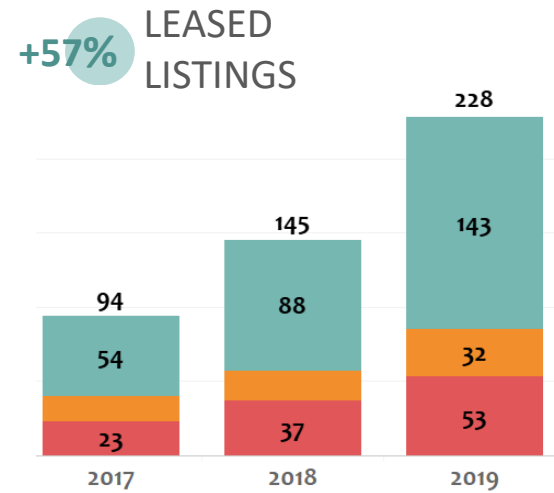

Denver Premier Leasing Agents

RENTAL MARKET REPORT

November 2019

■ Detached ■ Townhomes ■ Condominiums ■ All

Denver Metro Counties: Adams, Arapahoe, Boulder, Broomfield, Clear Creek, Denver, Douglas, Elbert, Gilpin, Jefferson, Park, Weld