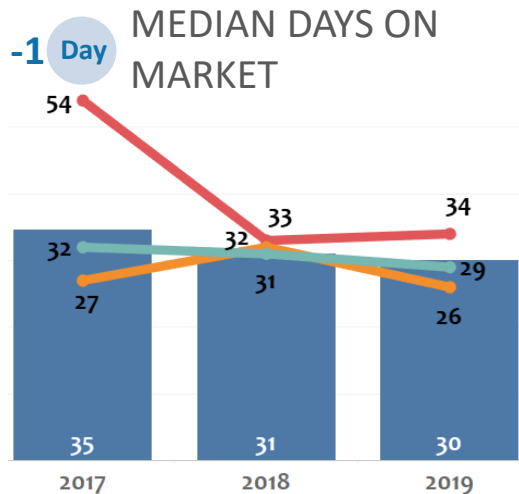

Denver Premier Leasing Agents

RENTAL MARKET REPORT

November 2019

■ Detached ■ Townhomes ■ Condominiums ■ All

Denver Metro Counties: Adams, Arapahoe, Boulder, Broomfield, Clear Creek, Denver, Douglas, Elbert, Gilpin, Jefferson, Park, Weld