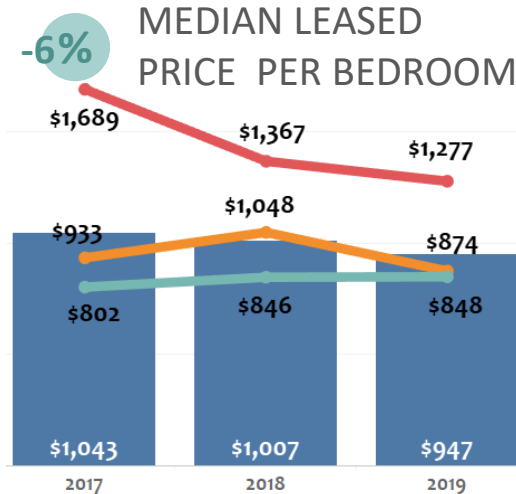

Denver Premier Leasing Agents

RENTAL MARKET REPORT

November 2019

■ Detached ■ Townhomes ■ Condominiums ■ All

Denver Metro Counties: Adams, Arapahoe, Boulder, Broomfield, Clear Creek, Denver, Douglas, Elbert, Gilpin, Jefferson, Park, Weld