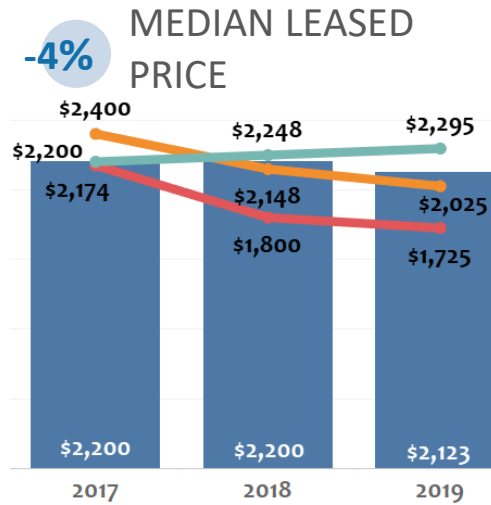

Denver Premier Leasing Agents

RENTAL MARKET REPORT

November 2019

■ Detached ■ Townhomes ■ Condominiums ■ All

Denver Metro Counties: Adams, Arapahoe, Boulder, Broomfield, Clear Creek, Denver, Douglas, Elbert, Gilpin, Jefferson, Park, Weld