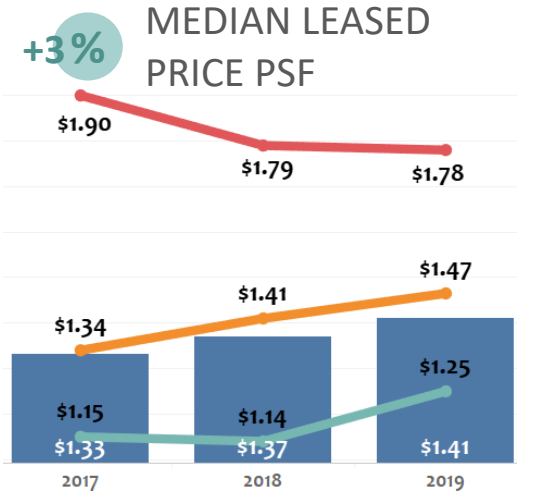

Denver Premier Leasing Agents

RENTAL MARKET REPORT

November 2019

■ Detached ■ Townhomes ■ Condominiums ■ All

Denver Metro Counties: Adams, Arapahoe, Boulder, Broomfield, Clear Creek, Denver, Douglas, Elbert, Gilpin, Jefferson, Park, Weld