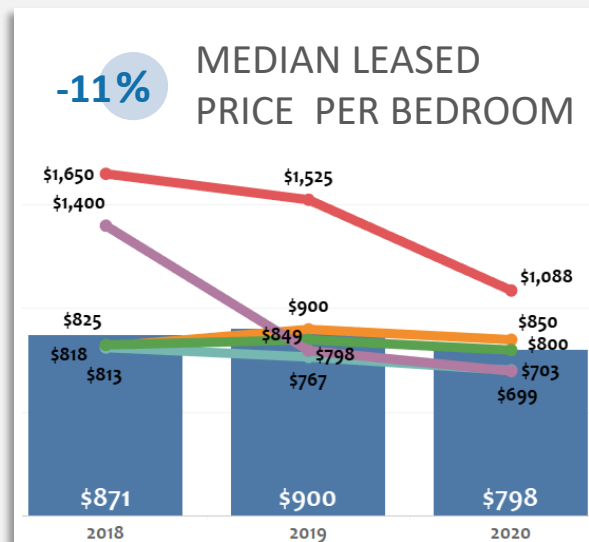

Denver Premier
Leasing Agents

RENTAL MARKET REPORT

January 2020

■ Detached ■ Townhomes ■ Condominiums ■ Multi-Family ■ All

Denver Metro Counties: Adams, Arapahoe, Boulder, Broomfield, Clear Creek, Denver, Douglas, Elbert, Gilpin, Jefferson, Park, Weld