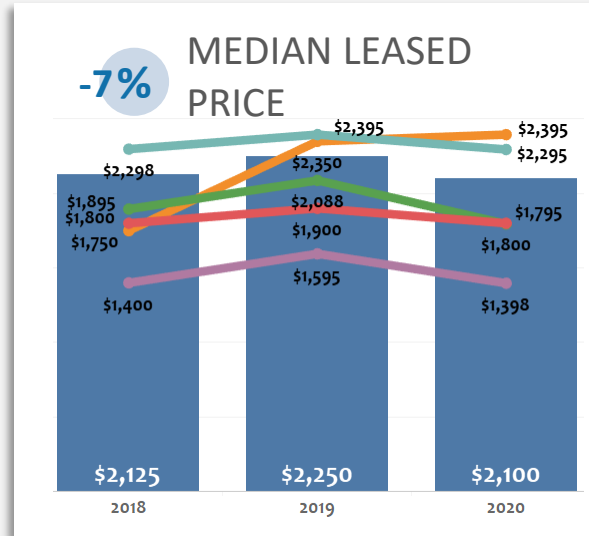

Denver Premier
Leasing Agents

RENTAL MARKET REPORT

January 2020

■ Detached ■ Townhomes ■ Condominiums ■ Multi-Family ■ All

Denver Metro Counties: Adams, Arapahoe, Boulder, Broomfield, Clear Creek, Denver, Douglas, Elbert, Gilpin, Jefferson, Park, Weld