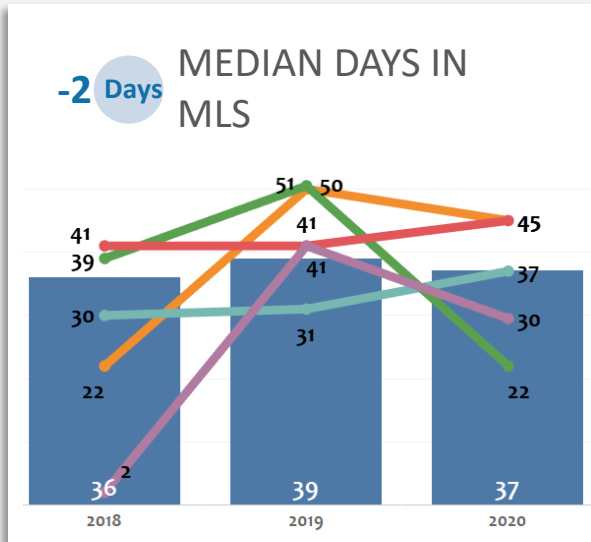

Denver Premier
Leasing Agents

RENTAL MARKET REPORT

January 2020

■ Detached ■ Townhomes ■ Condominiums ■ Multi-Family ■ All

Denver Metro Counties: Adams, Arapahoe, Boulder, Broomfield, Clear Creek, Denver, Douglas, Elbert, Gilpin, Jefferson, Park, Weld