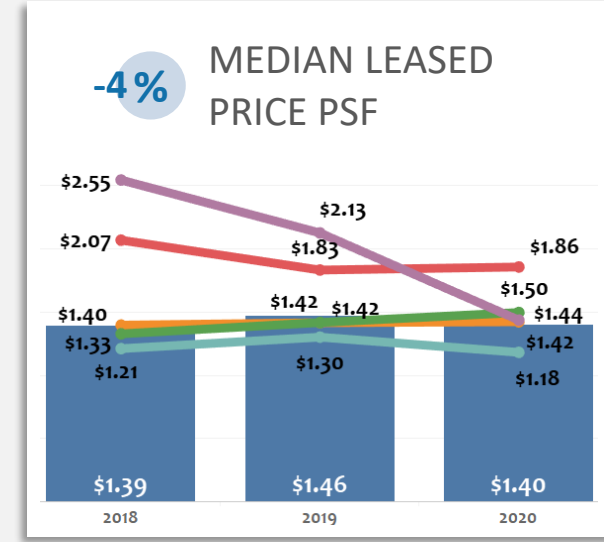

Denver Premier
Leasing Agents

RENTAL MARKET REPORT

January 2020

■ Detached ■ Townhomes ■ Condominiums ■ Multi-Family ■ All

Denver Metro Counties: Adams, Arapahoe, Boulder, Broomfield, Clear Creek, Denver, Douglas, Elbert, Gilpin, Jefferson, Park, Weld