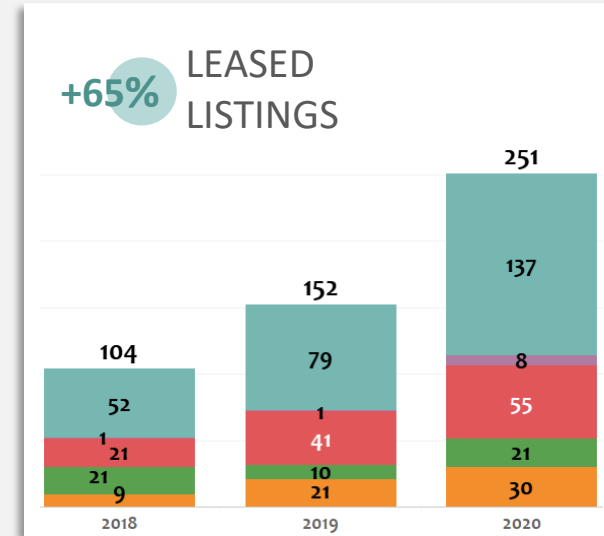

Denver Premier
Leasing Agents

RENTAL MARKET REPORT

January 2020

■ Detached ■ Townhomes ■ Condominiums ■ Multi-Family ■ All

Denver Metro Counties: Adams, Arapahoe, Boulder, Broomfield, Clear Creek, Denver, Douglas, Elbert, Gilpin, Jefferson, Park, Weld